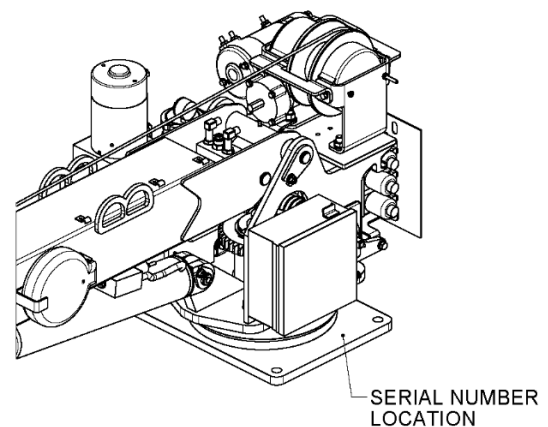

Dealer Information Bulletin

DATE: 7/25/13
TO: AUTO CRANE DEALERS
SUBJECT: SERIAL NUMBER LOCATIONS

In addition to the serial number decal on the crane, we also stamp the serial number into the metal of the crane.

On crane models: Eco Ton II through 4004EH, the serial number is stamped into the metal base of the unit between the mounting bolts.

On crane models: 5005 through 14005H, the serial number is stamped on the left side ledge of the side plate.

EXAMPLE

LARGE CRANES (5005-14005)

SMALL CRANES (ECONO-TON - 4004)

1958

AUTO CRANE[®]
55 years since we invented
the original service crane

2013