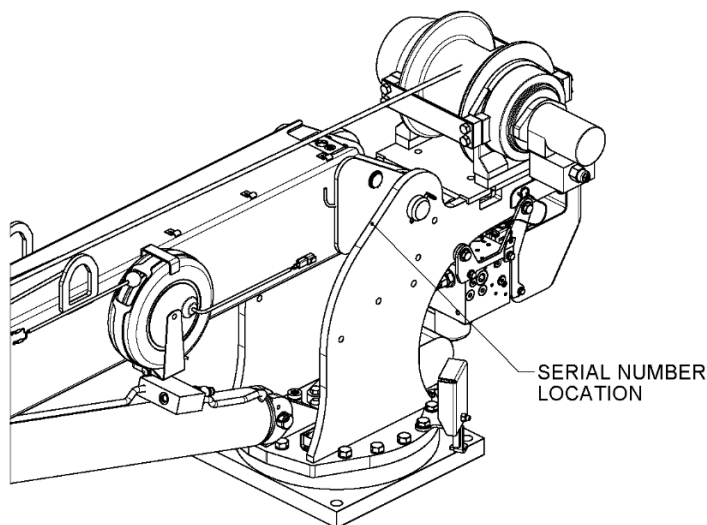

Dealer Information Bulletin

DATE: 7/25/13
TO: AUTO CRANE DEALERS
SUBJECT: SERIAL NUMBER LOCATIONS

In addition to the serial number decal on the crane, we also stamp the serial number into the metal of the crane.

On crane models: Eco Ton II through 4004EH, the serial number is stamped into the metal base of the unit between the mounting bolts.

On crane models: 5005 through 14005H, the serial number is stamped on the left side ledge of the side plate.

EXAMPLE

LARGE CRANES (5005-14005)

SMALL CRANES (ECONO-TON - 4004)

1958

AUTO CRANE[®]
55 years since we invented
the original service crane

2013