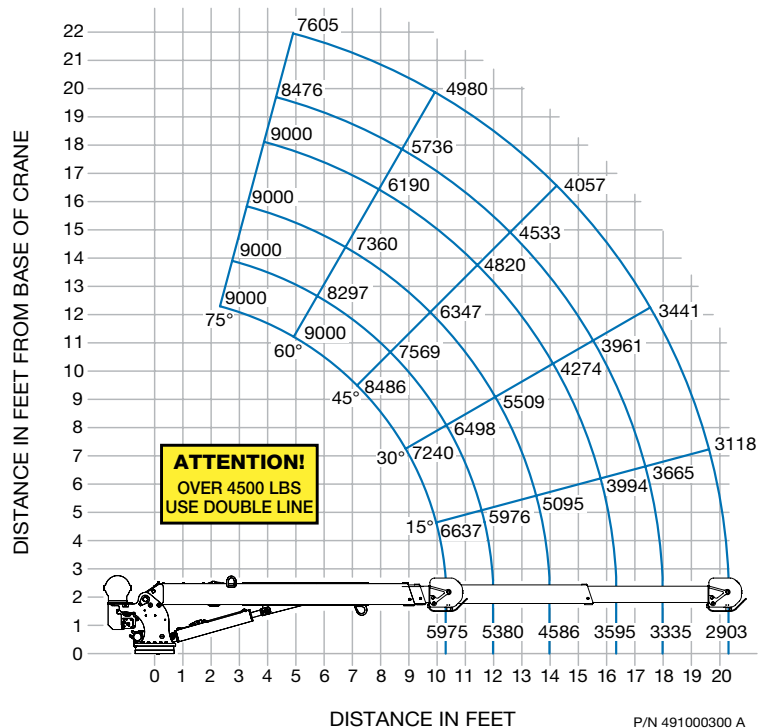

HC-9 Load Chart

Note: All capacities shown in lbs.
Weight of load handling devices are part of the load and must be deducted from the capacity.

Auto Crane® is a brand of Auto Crane Company, a wholly owned subsidiary of Ramsey Industries, Inc.

Engineered to be the best, Auto Crane is committed to the ongoing improvement of its products. Auto Crane reserves the right to make changes to our products without notice.

autocrane.com | 4707 N. Mingo Road, Tulsa, OK 74117 | Phone: 918-438-2760 | Fax: 888-848-5445

© 2015. All rights reserved. HC-9_02/15_39126