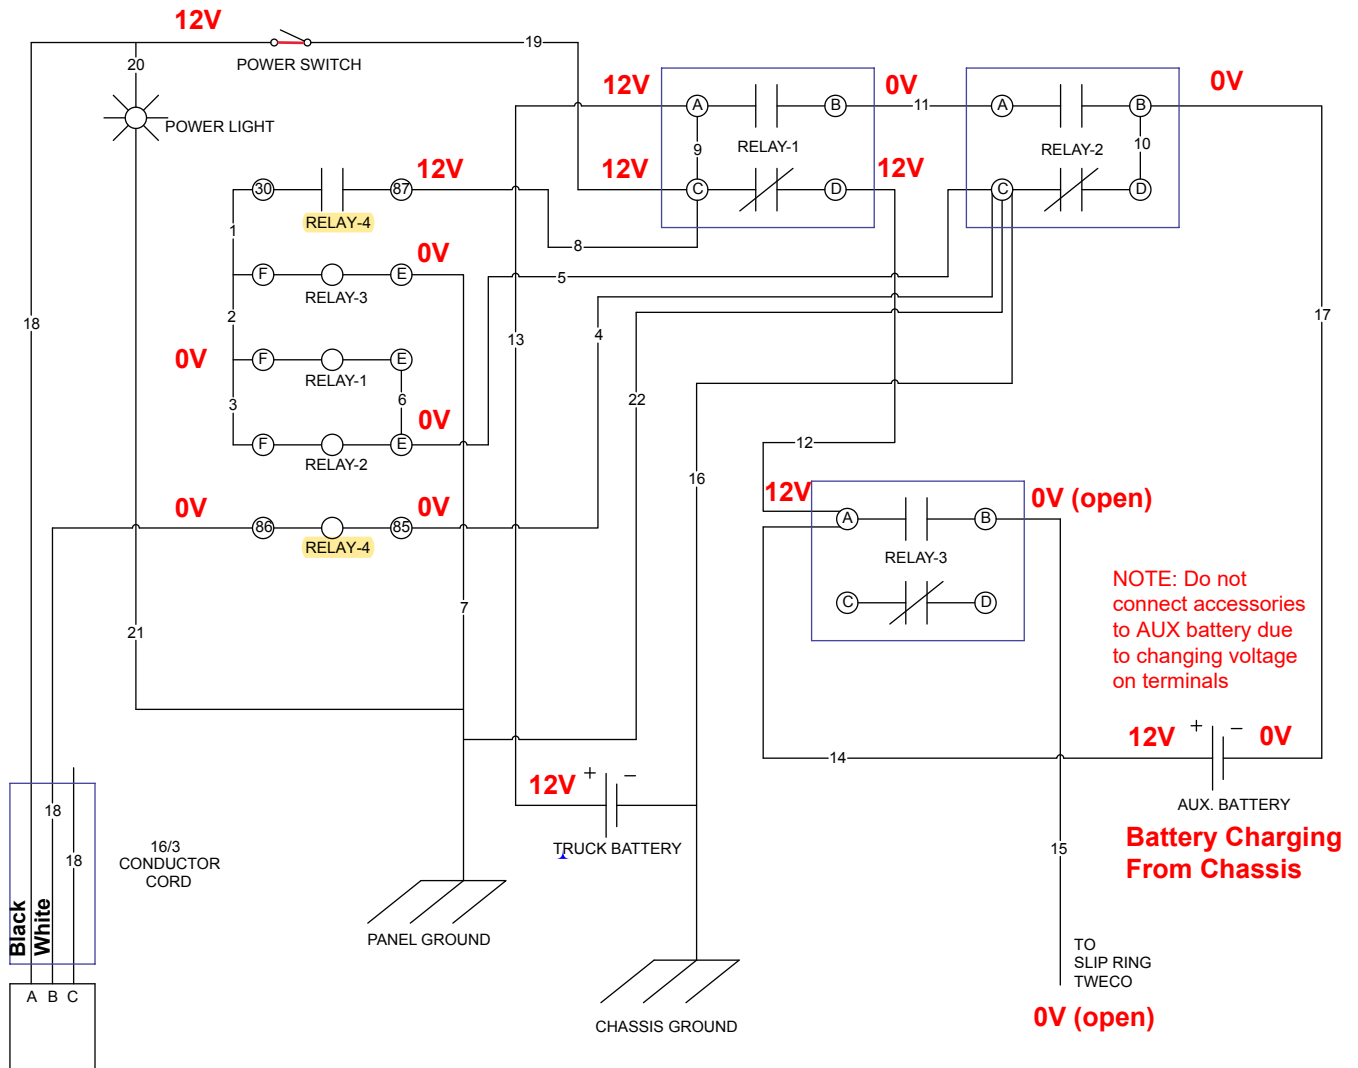

Voltage Switching Unit Wiring Detail 27

Crane Not Running Crane Command Off (All Relays Inactive)

RELAY-1 TO 3
TOP VIEW

RELAY-1 TO 3
BOTTOM VIEW

RELAY-4
BOTTOM VIEW

Voltage Switching Unit Wiring Detail 27

Crane Running

Crane Command On (All Relays Activate)

RELAY-1 TO 3
TOP VIEW

RELAY-1 TO 3
BOTTOM VIEW

RELAY-4
BOTTOM VIEW