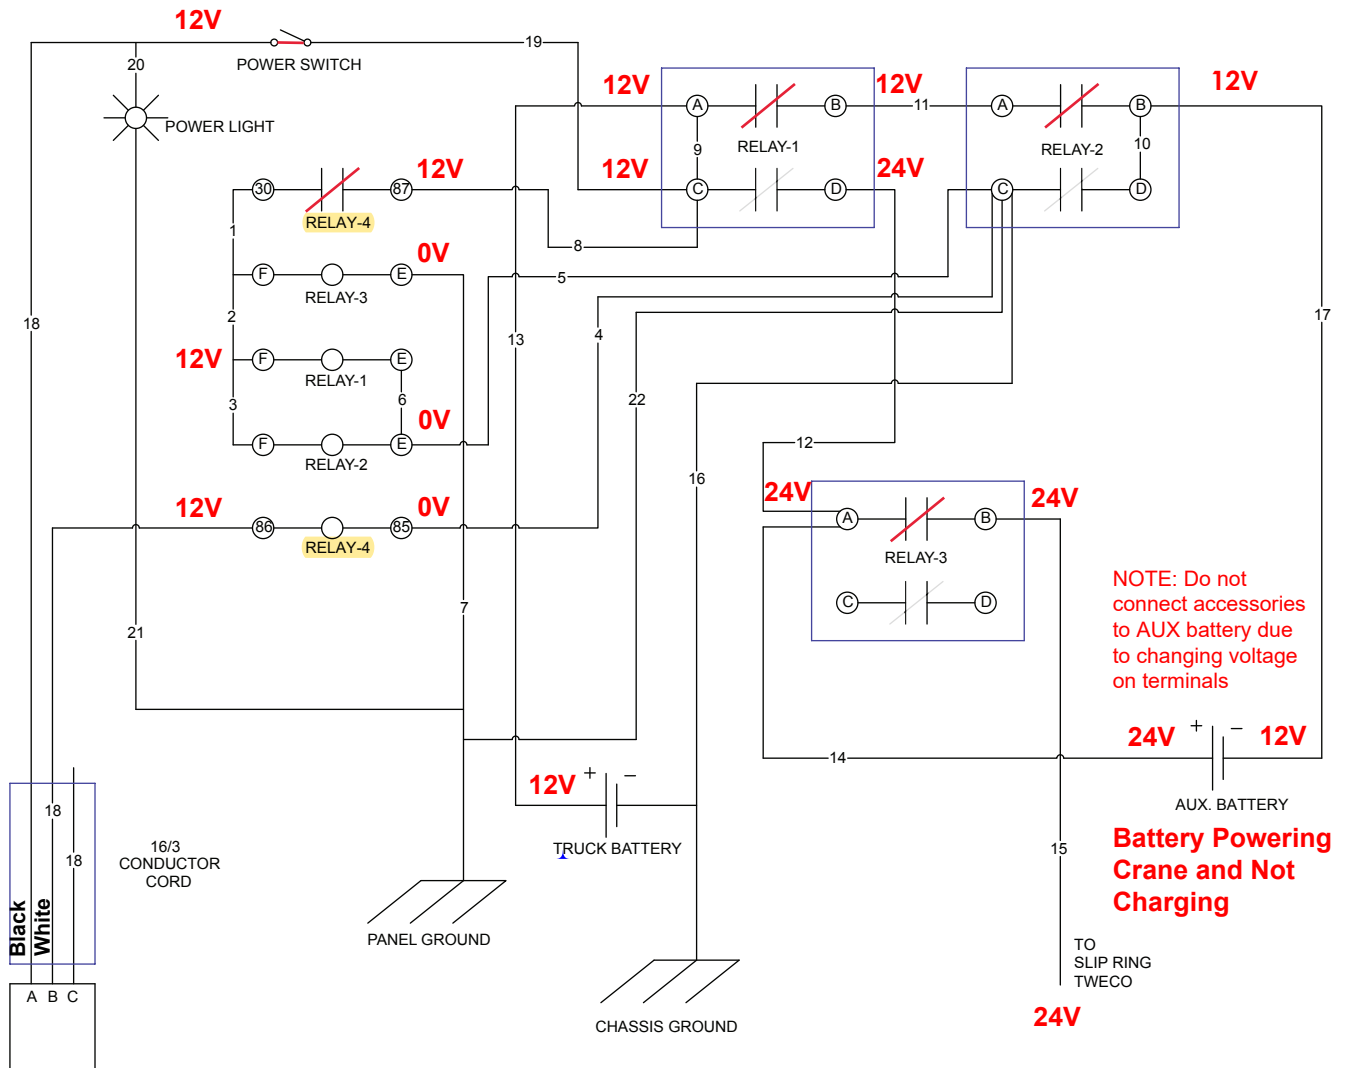

Voltage Switching Unit Wiring Detail 27

Crane Not Running Crane Command Off (All Relays Inactive)

RELAY-1 TO 3
TOP VIEW

RELAY-1 TO 3
BOTTOM VIEW

RELAY-4
BOTTOM VIEW

Voltage Switching Unit Wiring Detail 27

Crane Running

Crane Command On (All Relays Activate)

RELAY-1 TO 3
TOP VIEW

RELAY-1 TO 3
BOTTOM VIEW

RELAY-4
BOTTOM VIEW