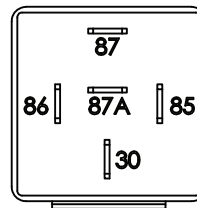

Voltage Switching Unit Wiring Detail 27

Crane Not Running Crane Command Off (All Relays Inactive)

RELAY-1 TO 3
TOP VIEW

RELAY-1 TO 3
BOTTOM VIEW

RELAY-4
BOTTOM VIEW

Voltage Switching Unit Wiring Detail 27

Crane Running

Crane Command On (All Relays Activate)

RELAY-1 TO 3
TOP VIEW

RELAY-1 TO 3
BOTTOM VIEW

RELAY-4
BOTTOM VIEW